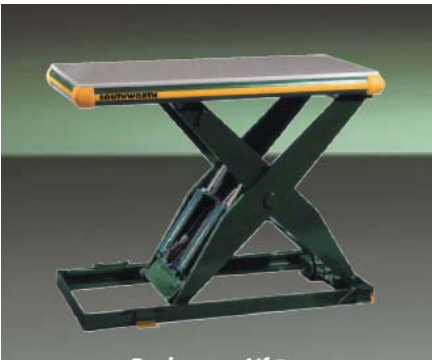

LIFT TABLE – Lift tables contain over 400,000 combinations of load capacity, vertical travel, table size, power source, and other characteristics. The table lifts can also be supplied with a large assortment of optional accessories and modifications to suit the customer's needs. Some variations use an air motor to power the hydraulic pump. High Cycle units are designed for especially heavy use.